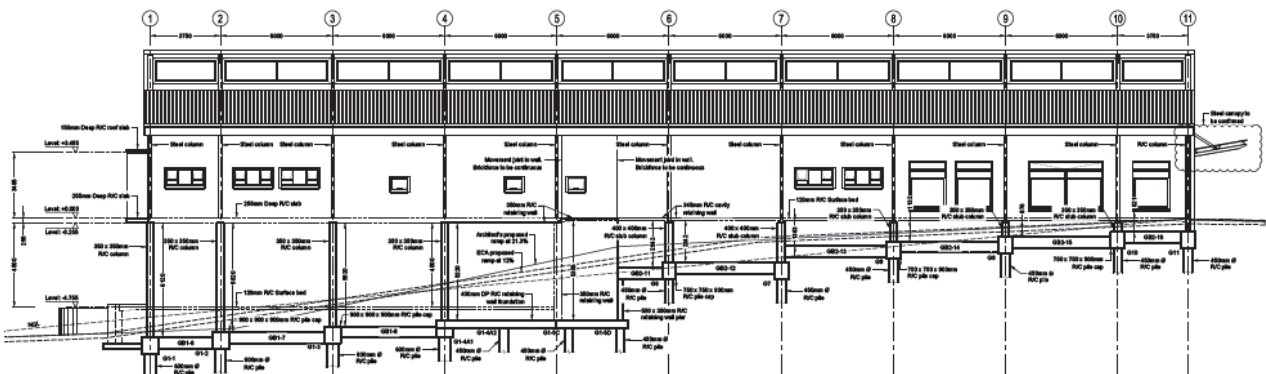

Complex View

COMPLEX 3D VIEW 01

ANCHOR 3D VIEW

PROJECT REVIEW

Client: **HLONGWANE FAMILY TRUST**
 Project Name: **NONGOMA SUPER SPAR**
 Project Description: Retail development
 Project Value: R 30m
 Project Status : Final Design Complete (Construction on hold)

Complex View